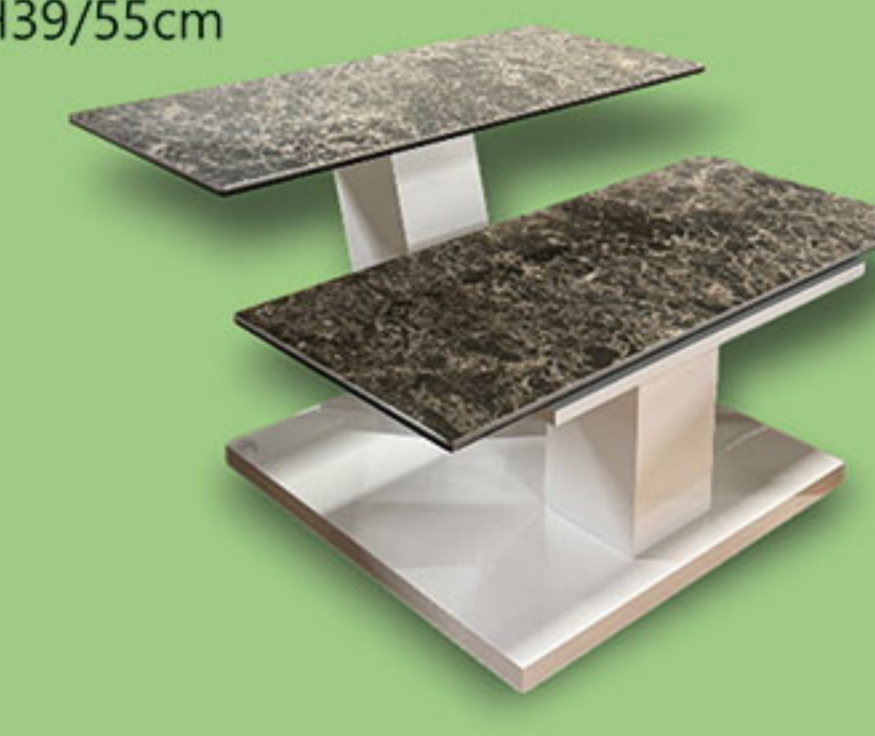

PREMIUM 2
siva/crna
120x60xH45cm

PREMIUM 1
siva/bijela
120x60xH45cm

ADA AS-9493
bijela/walnut

90x60xH40/63/73 cm
121x90xH38/61/71 cm
*podesivi stol

ADA AC-9502-2L
walnut/bijela

90x60xH40/63/73 cm
121x90xH38/61/71 cm
*podesivi stol
*uključuje 2 ladice

ADA AS-9491
walnut/siva

90x60xH40/63/73 cm
121x90xH38/61/71 cm
*podesivi stol

ANKA AN-9489
bijela

91x60xH44/66/77cm
120x90xH42/64/73 cm
*podesivi stol

GROM

bijeli mermer; crni mermer
90x40/40xH39/55cm

678
crna ploča/patina gold set 2/1
90x90xH40cm
103x68xH35cm